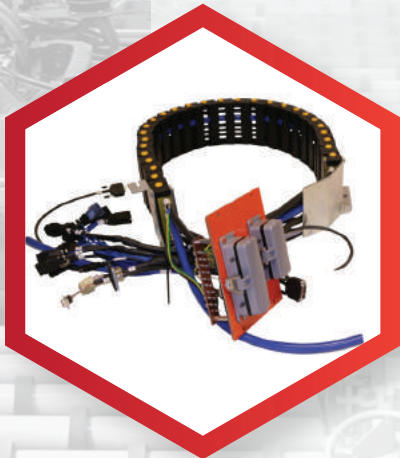

## CABLE HARNESS LAB

- Reverse engineering of manipulator harnesses, obsolete or hard to find cables and/or harnesses.
- Custom wiring and cables to exceed OEM specifications.
- Quick turnaround time
- Significant Cost Savings – Fraction of the cost
- Quick Delivery
- High Quality
- 1 Year Warranty